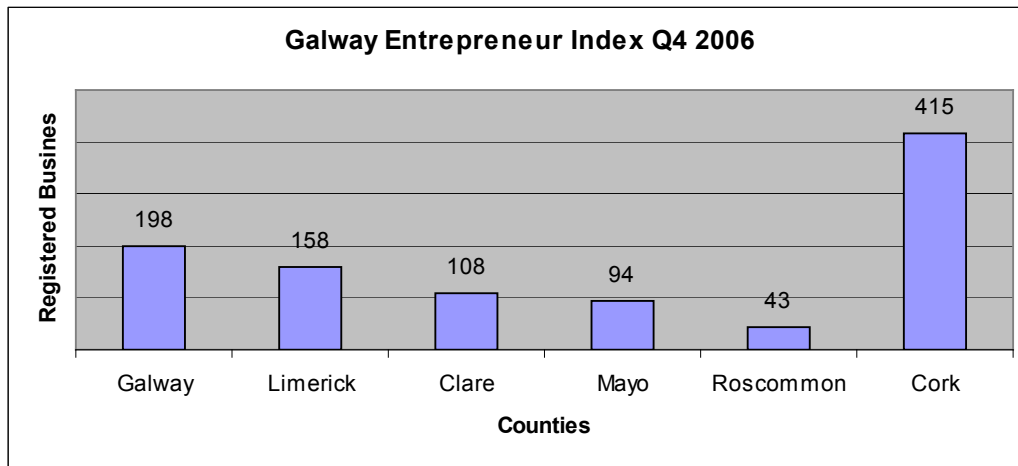

## 811 New Businesses Registered in Galway in 2006

198 New Business Registered in Final Quarter

---

Galway, January 4th, 2006: Ridge Web today releases the Galway Entrepreneur Index for the fourth quarter of 2006, showing the number of new Galway based businesses registered at the Companies Registration Office (CRO) in October, November and December 2006.

The figures show that new business generation remains at a steady pace in Galway, with almost exactly 25% of the total number of businesses registered in the county during the year being registered in the final quarter (198 registered in Q4 out of 811 registered in all of 2006).